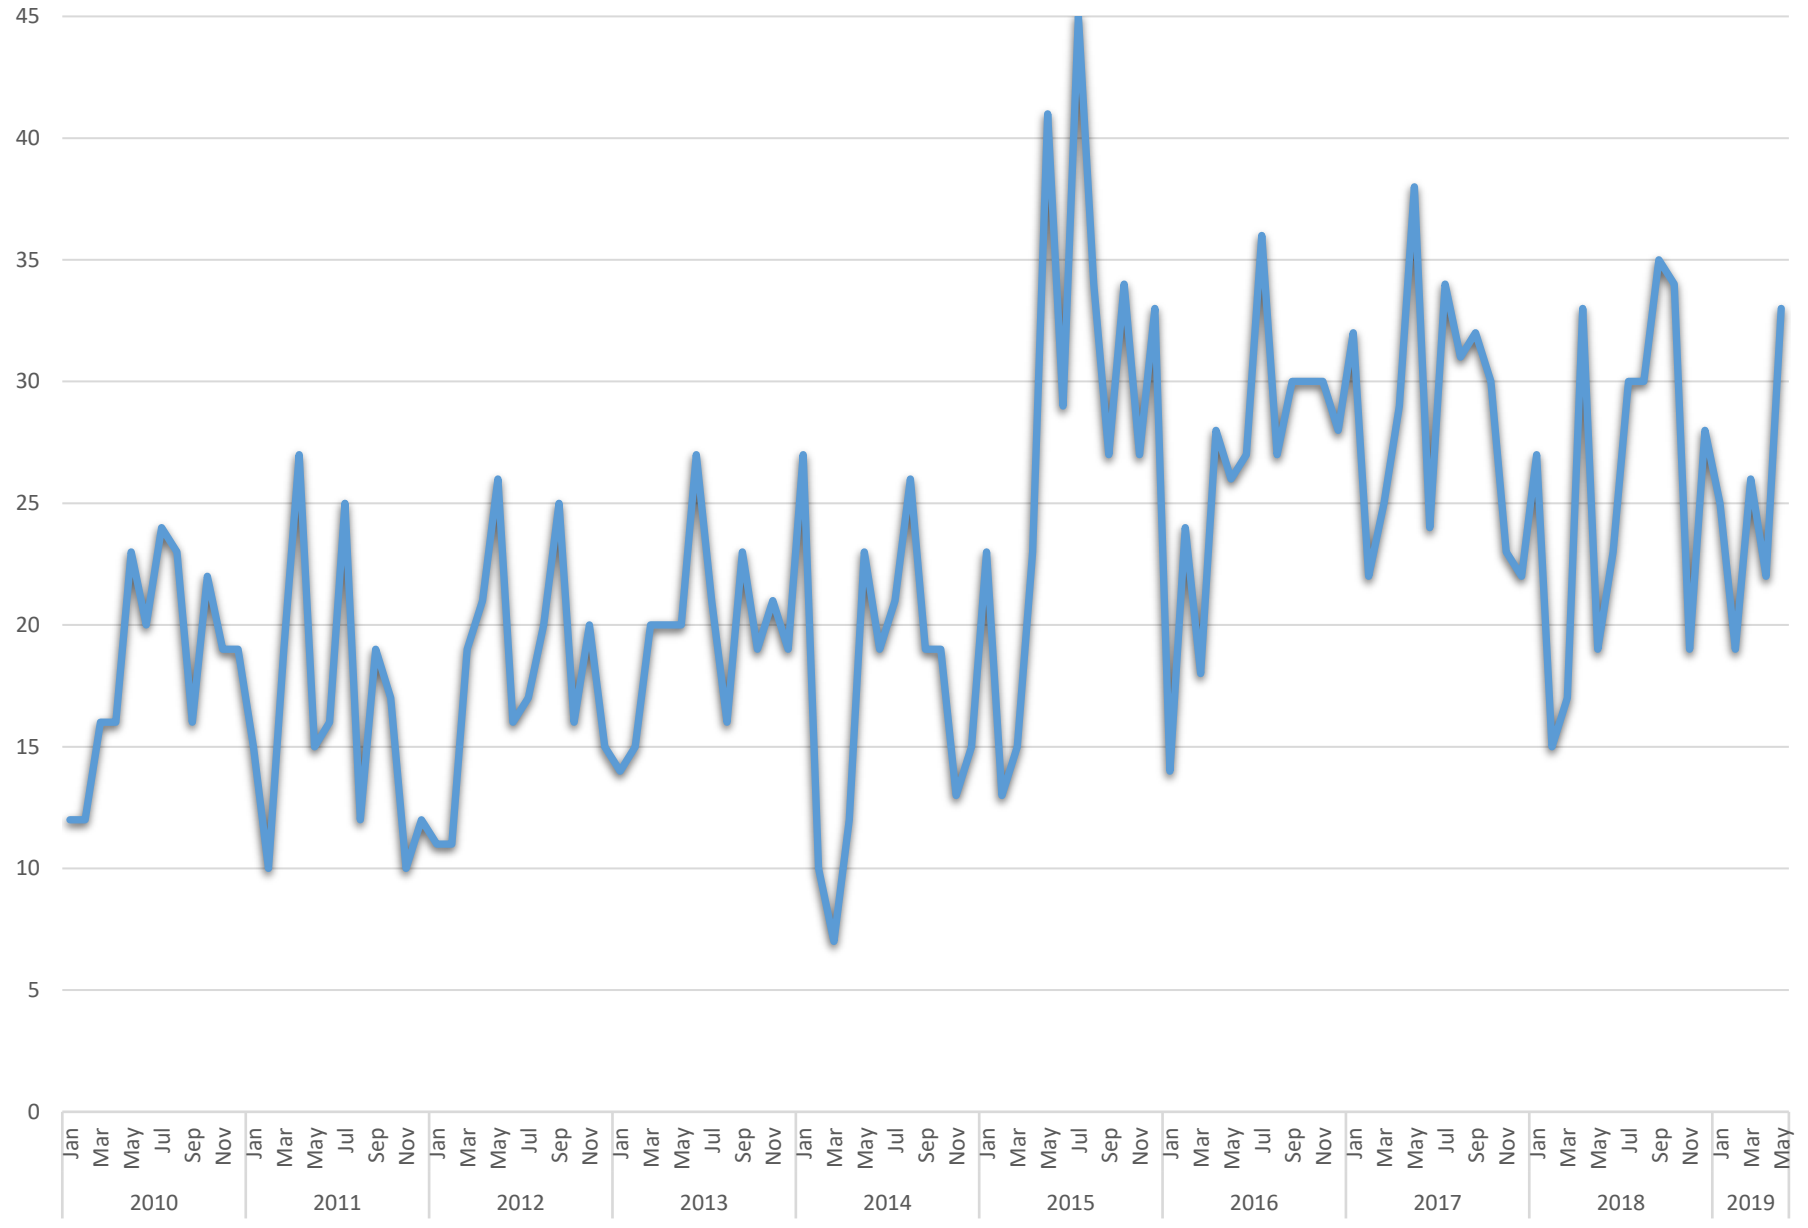

The City of Baltimore's Monthly Homicide Count from 2010 through May 2019

year	month	count
2010	Jan	12
	Feb	12
	Mar	16
	Apr	16
	May	23
	Jun	20
	Jul	24
	Aug	23
	Sep	16
	Oct	22
	Nov	19
	Dec	19
2011	Jan	15
	Feb	10
	Mar	19
	Apr	27
	May	15
	Jun	16
	Jul	25
	Aug	12
	Sep	19
	Oct	17
	Nov	10
	Dec	12
2012	Jan	11
	Feb	11
	Mar	19
	Apr	21
	May	26
	Jun	16
	Jul	17
	Aug	20
	Sep	25
	Oct	16
	Nov	20
	Dec	15
2013	Jan	14
	Feb	15
	Mar	20
	Apr	20
	May	20
	Jun	27
	Jul	21
	Aug	16
	Sep	23
	Oct	19

	Nov	21
	Dec	19
	Jan	27
	Feb	10
	Mar	7
	Apr	12
	May	23
2014	Jun	19
	Jul	21
	Aug	26
	Sep	19
	Oct	19
	Nov	13
	Dec	15
	Jan	23
	Feb	13
	Mar	15
	Apr	23
	May	41
2015	Jun	29
	Jul	45
	Aug	34
	Sep	27
	Oct	34
	Nov	27
	Dec	33
	Jan	14
	Feb	24
	Mar	18
	Apr	28
	May	26
2016	Jun	27
	Jul	36
	Aug	27
	Sep	30
	Oct	30
	Nov	30
	Dec	28
	Jan	32
	Feb	22
	Mar	25
	Apr	29
	May	38
2017	Jun	24
	Jul	34
	Aug	31
	Sep	32

	Oct	30
	Nov	23
	Dec	22
	Jan	27
	Feb	15
	Mar	17
	Apr	33
	May	19
2018	Jun	23
	Jul	30
	Aug	30
	Sep	35
	Oct	34
	Nov	19
	Dec	28
	Jan	25
	Feb	19
2019	Mar	26
	Apr	22
	May	33